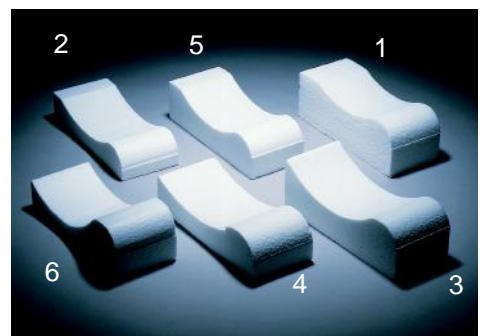

IMMOBILIZATION SYSTEM FOR LEG.
Base part. Code: 98160
Legrest. Code: 98161

IMMOBILIZATION SYSTEM FOR COLON.
Code: 98090

"TURBOFIX" THERMOPLASTIC SHEET FOR LEGS.
43x33x19 mm. Code: 98705

"TURBOFIX-CONFORT" THERMOPLASTIC SHEET
Measurements: 60x43x2.3 mm. With lateral support. Code: 98708
Measurements: 45x43x2.3 mm. With lateral support. Code: 98709

For compositions 1, 2 and 3

HEAD FIXER
Code: 98030

METACRILATE BATH FOR
BLOOD BAGS RADIATION
Measurements: 250x250x350
Code: 98052

STYROFOAM HEADRESTS
35 Kg/m³ Density

- Model 1. Code: 98031
- Model 2. Code: 98032
- Model 3. Code: 98033
- Model 4. Code: 98034
- Model 5. Code: 98035
- Model 6. Code: 98036

STYROFOAM BLOCKS FOR MAKING
LEAD MOLDS
Different sizes.

LEAD DISKS WITHOUT
CADMIUM
1 Kg. Code: 98800

THERMOSTATIC WATERBATHS
exterior measurements: 36x55x15 Code: 98018 .20 L.
exterior measurements: 35x29x15 Code: 98019 .12 L.