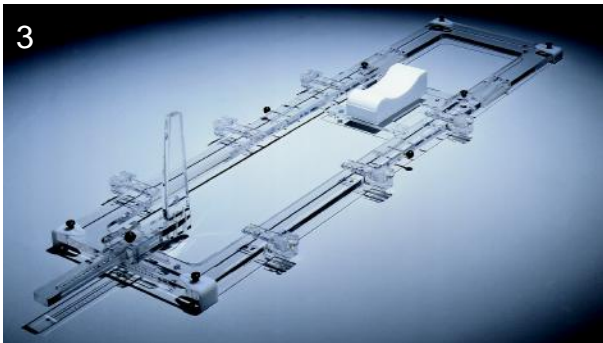

1
HIP AND PELVIS IMMOBILIZATION SYSTEM.
Pelvis part (Mod A). Code: 98085

2
BREASTBOARD IMMOBILIZATION SYSTEM.
Mod. A+B+C. Code: 98095
Breast part (Mod. C) Code: 98087

3
THORAX AND ABDOMEN
IMMOBILIZATION SYSTEM.
Pelvis part. (Mod. A) Code: 98085
Thorax part. (Mod. B) Code: 98086

IMMOBILIZATION SYSTEM FOR LEG.
Base part. Code: 98160
Legrest. Code: 98161

IMMOBILIZATION SYSTEM FOR COLON.
Code: 98090

"TURBOFIX" THERMOPLASTIC SHEET FOR LEGS.
43x33x19 mm. Code: 98705

"TURBOFIX-CONFORT" THERMOPLASTIC SHEET
Measurements: 60x43x2.3 mm. With lateral support. Code: 98708
Measurements: 45x43x2.3 mm. With lateral support. Code: 98709