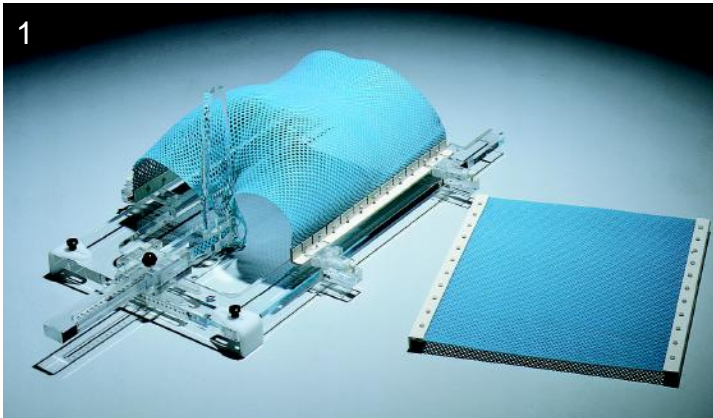

METACRILATE HEAD FIXER.
 TURBOFIX THERMOPLASTIC MASK Mod. TF2.
 TURBOFIX THERMOPLASTIC MASK Mod. TF2G.

Code 98028
 Code 98711
 Code 98720

HEADREST FOR THERMOPLASTIC MASKS IN PRONE POSITION.

For adult. Code: 98012
 For children. Code: 98016

1
HIP AND PELVIS IMMOBILIZATION SYSTEM.
Pelvis part (Mod A). Code: 98085

2
BREASTBOARD IMMOBILIZATION SYSTEM.
Mod. A+B+C. Code: 98095
Breast part (Mod. C) Code: 98087

3
THORAX AND ABDOMEN
IMMOBILIZATION SYSTEM.
Pelvis part. (Mod. A) Code: 98085
Thorax part. (Mod. B) Code: 98086

IMMOBILIZATION SYSTEM FOR LEG.
Base part. Code: 98160
Legrest. Code: 98161

IMMOBILIZATION SYSTEM FOR COLON.
Code: 98090

"TURBOFIX" THERMOPLASTIC SHEET FOR LEGS.
43x33x19 mm. Code: 98705

"TURBOFIX-CONFORT" THERMOPLASTIC SHEET
Measurements: 60x43x2.3 mm. With lateral support. Code: 98708
Measurements: 45x43x2.3 mm. With lateral support. Code: 98709