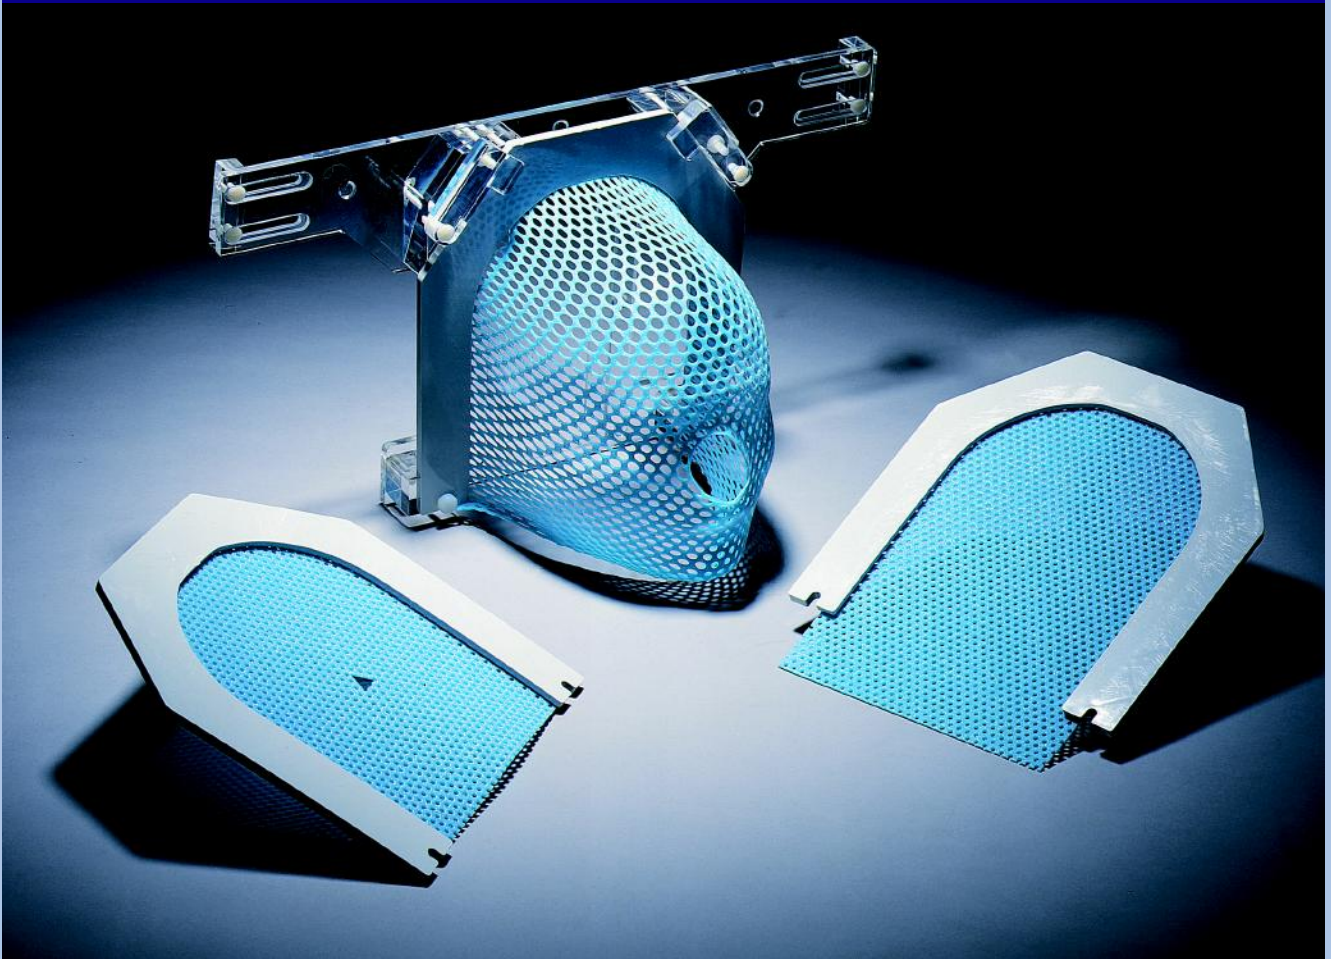

TURBOFIX-CONFORT, THERMOPLASTIC MASK WITH FRAME

CONFORT THERMOPLASTIC MASK. Mod. TF 1000.
 CONFORT THERMOPLASTIC MASK. Mod. TF 1000 larynx.
 CONFORT THERMOPLASTIC MASK. Mod. TF 1000 neck.

Code: 98760
 Code: 98761
 Code: 98762

METACRILATE HEAD FIXER.
 TURBOFIX THERMOPLASTIC MASK Mod. TF2.
 TURBOFIX THERMOPLASTIC MASK Mod. TF2G.

Code 98028
 Code 98711
 Code 98720

HEADREST FOR THERMOPLASTIC MASKS IN PRONE POSITION.

For adult. Code: 98012
 For children. Code: 98016

IMMOBILIZATION SYSTEM FOR LEG.
Base part. Code: 98160
Legrest. Code: 98161

IMMOBILIZATION SYSTEM FOR COLON.
Code: 98090

"TURBOFIX" THERMOPLASTIC SHEET FOR LEGS.
43x33x19 mm. Code: 98705

"TURBOFIX-CONFORT" THERMOPLASTIC SHEET
Measurements: 60x43x2.3 mm. With lateral support. Code: 98708
Measurements: 45x43x2.3 mm. With lateral support. Code: 98709