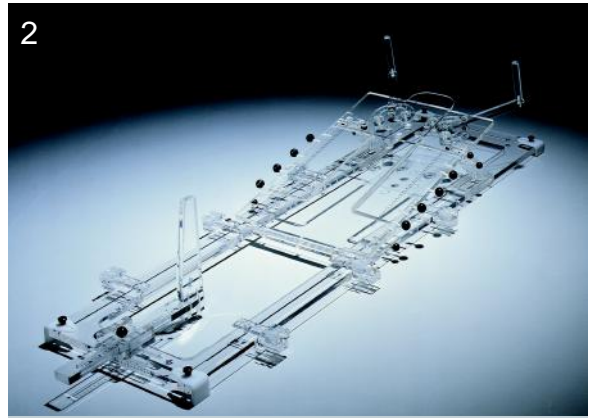

1
HIP AND PELVIS IMMOBILIZATION SYSTEM.
Pelvis part (Mod A). Code: 98085

2
BREASTBOARD IMMOBILIZATION SYSTEM.
Mod. A+B+C. Code: 98095
Breast part (Mod. C) Code: 98087

3
THORAX AND ABDOMEN
IMMOBILIZATION SYSTEM.
Pelvis part. (Mod. A) Code: 98085
Thorax part. (Mod. B) Code: 98086

IMMOBILIZATION SYSTEM FOR LEG.
Base part. Code: 98160
Legrest. Code: 98161

IMMOBILIZATION SYSTEM FOR COLON.
Code: 98090

"TURBOFIX" THERMOPLASTIC SHEET FOR LEGS.
43x33x19 mm. Code: 98705

"TURBOFIX-CONFORT" THERMOPLASTIC SHEET
Measurements: 60x43x2.3 mm. With lateral support. Code: 98708
Measurements: 45x43x2.3 mm. With lateral support. Code: 98709