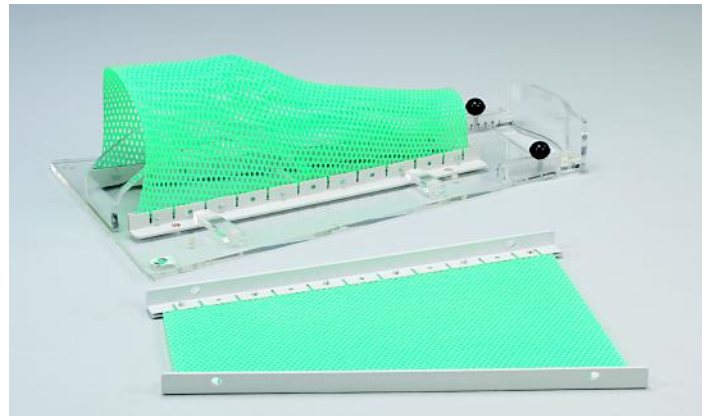

TURBOFIX-CONFORT, THERMOPLASTIC MASK WITH FRAME

CONFORT THERMOPLASTIC MASK. Mod. TF 1000.
 CONFORT THERMOPLASTIC MASK. Mod. TF 1000 larynx.
 CONFORT THERMOPLASTIC MASK. Mod. TF 1000 neck.

Code: 98760
 Code: 98761
 Code: 98762

METACRILATE HEAD FIXER.
 TURBOFIX THERMOPLASTIC MASK Mod. TF2.
 TURBOFIX THERMOPLASTIC MASK Mod. TF2G.

Code 98028
 Code 98711
 Code 98720

HEADREST FOR THERMOPLASTIC MASKS IN PRONE POSITION.

For adult. Code: 98012
 For children. Code: 98016

1
HIP AND PELVIS IMMOBILIZATION SYSTEM.
Pelvis part (Mod A). Code: 98085

2
BREASTBOARD IMMOBILIZATION SYSTEM.
Mod. A+B+C. Code: 98095
Breast part (Mod. C) Code: 98087

3
THORAX AND ABDOMEN
IMMOBILIZATION SYSTEM.
Pelvis part. (Mod. A) Code: 98085
Thorax part. (Mod. B) Code: 98086

IMMOBILIZATION SYSTEM FOR LEG.
Base part. Code: 98160
Legrest. Code: 98161

IMMOBILIZATION SYSTEM FOR COLON.
Code: 98090

"TURBOFIX" THERMOPLASTIC SHEET FOR LEGS.
43x33x19 mm. Code: 98705

"TURBOFIX-CONFORT" THERMOPLASTIC SHEET
Measurements: 60x43x2.3 mm. With lateral support. Code: 98708
Measurements: 45x43x2.3 mm. With lateral support. Code: 98709